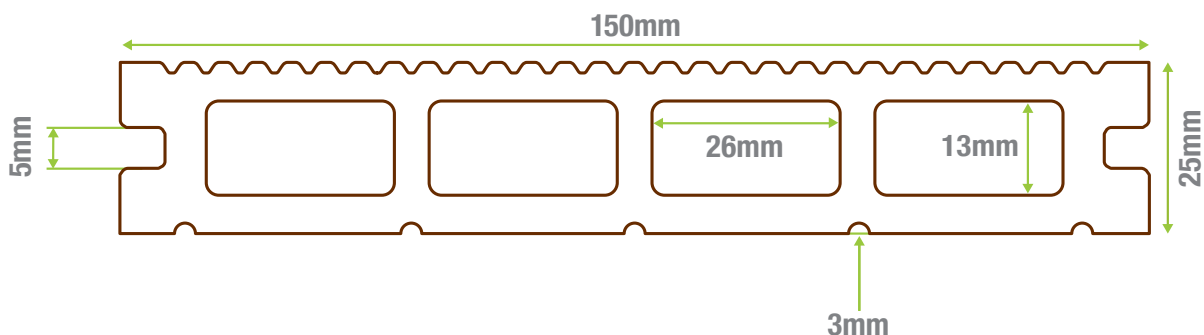

HOLLOW DOMESTIC GRADE Composite Decking Board 4m

Cladco hollow composite deck boards are reversible, with one side utilising a flat surface, and the other with narrow grooved spaces that makes them low-slip and less susceptible to watermarks and staining. Its recommended to use the narrow grooved side of the boards due to their low-slip properties when it comes to fitting for your project. Cladco decking boards are versatile and can be cut to size and also sanded if required.

All Cladco composite decking products are available as FSC® certified for the same cost. If you require FSC® certified products please ask for these when placing your order.

Why Our 4m Hollow Decking Boards Are A Great Option

SPECIFICATIONS	
Board Length	4metre
Board Width	150mm
Board Thickness	25mm
Each board weighs approximately	10.8kg

PLEASE NOTE - Images are used for illustration purposes only, actual item may vary slightly from the image supplied.