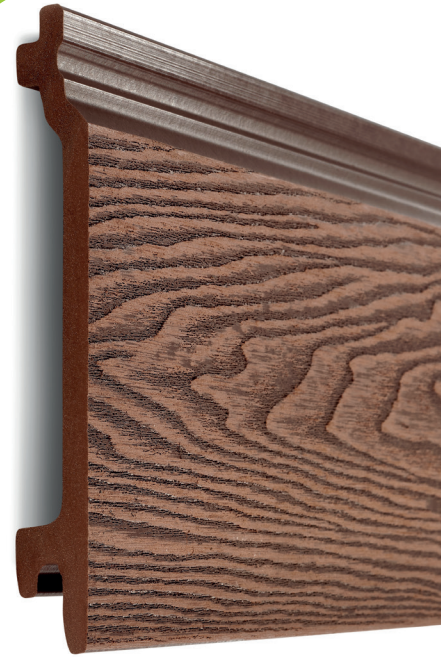

WOODGRAIN EFFECT

Composite Wall Cladding

Cladco woodgrain wall cladding is a easy way to get that real wood effect without the effort, thanks to its attractive woodgrain pattern it gives the appearance of natural wood. Woodgrain wall cladding is low maintenance and doesnt need to be painted, stained, treated or sealed. Simply install the product on any external wall and see the transformation take place.

Cladco woodgrain wall cladding is not just aesthetically pleasing, it can also help protect the exterior walls from the elements and provide a long lasting covering.

Why Use Our 4m Composite Woodgrain Wall Cladding

Cladco woodgrain wall cladding is a easy way to get that real wood effect without the effort, thanks to its attractive woodgrain pattern it gives the appearance of natural wood. Woodgrain wall cladding is low maintenance and doesnt need to be painted, stained, treated or sealed. Simply install the product on any external wall and see the transformation take place.