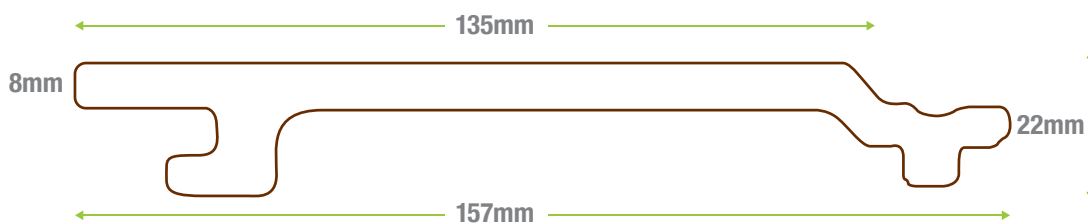

COLOURS

PLEASE NOTE - Images are used for illustration purposes only, actual item may vary slightly from the image supplied.

T: 01837 659 901 E: info@cladco.co.uk

WWW.WPC-DECKING.CO.UK

Beardown Road, Exeter Road Industrial Estate, Okehampton EX20 1UA